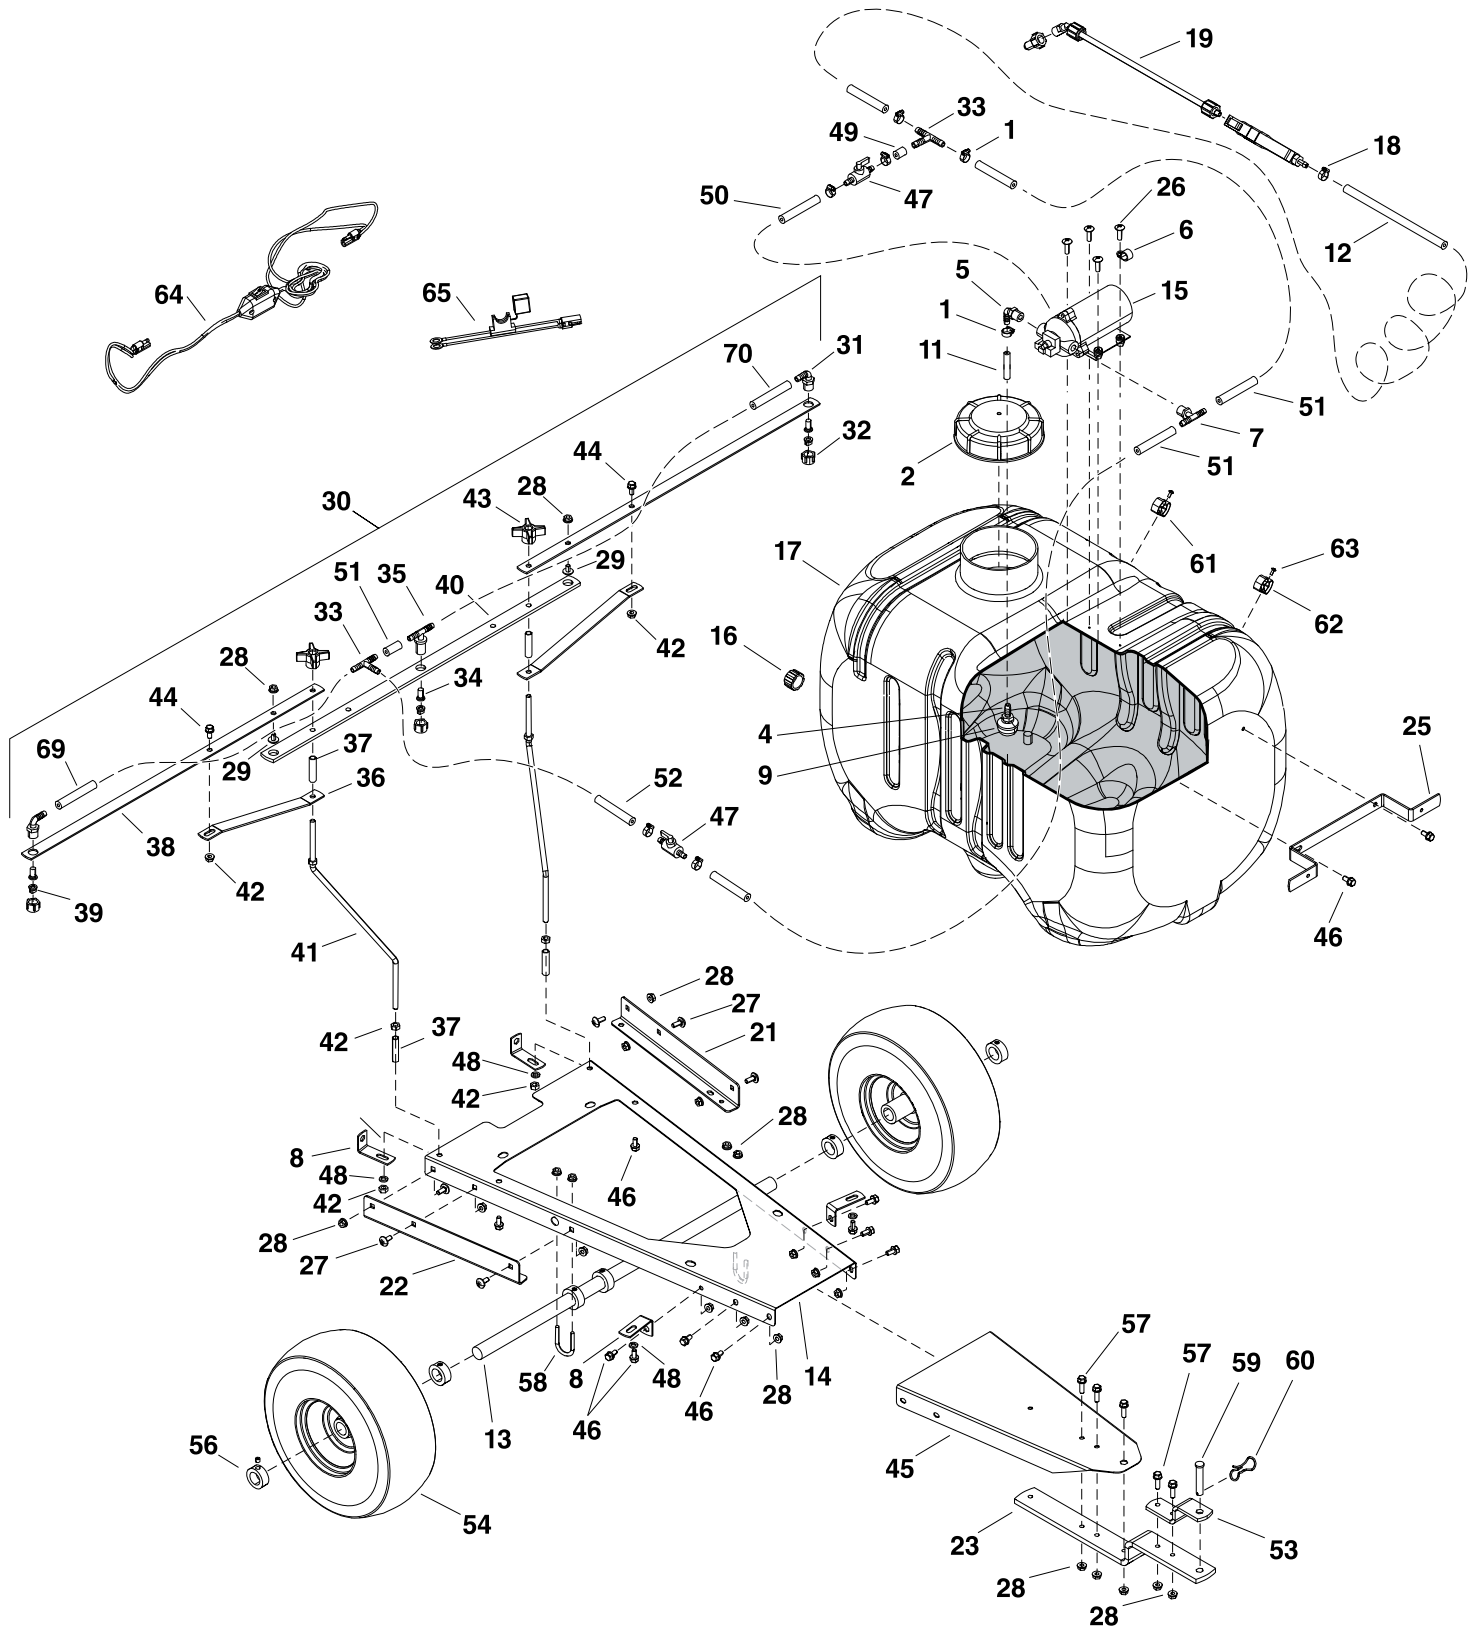

45-0589

45-0589

REF. NO.	PART NO.	QTY.	DESCRIPTION	REF. NO.	PART NO.	QTY.	DESCRIPTION
1	ST43652	10	Hose Clamp 3/8"	43	ST43289	2	3/8" locking knob
2	ST43175	1	Tank fill cap	44	ST65007	2	5/16" x 3/4" flange bolt
3	ST44017	1	Lanyard for Tank Fill Cap*	45	ST43585BL3	1	Hitch triangle
4	ST43182	1	Sump fitting 3/8" barb	46	ST65011	12	5/16" x 5/8" flange bolt
5	ST43183	1	Elbow 3/8" MP - 3/8" barb	47	ST43014	2	In line valve 3/8" barb
6	ST43191	1	Hose holder 3/8"	48	ST65003	4	3/8" Flat Washer
7	ST43235	1	Tee 3/8" barb - 3/8" barb - 3/8" MP	49	2-317	1	Hose, 3/8" x 2.5"
8	ST43244	4	Tank and parking support 45 tow	50	2-318	1	Hose, 3/8" x 12"
9	ST43258	1	Sump strainer 3/8"	51	2-319	3	Hose, 3/8" x 8.5"
10	ST43283	2	Rubber cap .125 x 1 x 2*	52	2-320	1	Hose, 3/8" x 20.75"
11	2-314	1	Hose, 3/8" x 22"	53	ST43233BL3	1	Hitch clevis
12	2-345	1	Hose, 3/8" x 228"	54	ST44022	2	Wheel-tire assembly (15x6.00-6" 15 in. Tire, 1in Roller Bearing, Grey Rim)
13	ST43486	1	Axle 1"	55	ST43314	2	Plastic wire harness clip*
14	ST43508BL3	1	Main frame	56	ST43473	6	1" locking collar
15	ST43918	1	Pump 12V, 100psi, 2.2gpm	57	ST65014	6	5/16" x 1" flange bolt
16	ST43516	1	Drain cap	58	ST43330	2	Axle u-bolt
17	2-466	1	45 gal tank White	59	ST43468	1	1/2" x 2-1/2" clevis pin
18	ST43655	1	Oetiker clamp 3/8" 0165	60	ST43623	1	Bowtie clip, large
19	ST43673	1	Spray wand with brass tip	61	ST43130	1	Spray wand holder, small
20	ST43684	1	Washer for drain cap*	62	ST43287	1	Spray wand holder, large
21	ST43691BL3	1	Angle RH 45T	63	ST65000	2	10-24 x 3/8" truss head screw
22	ST43692BL3	1	Angle LH 45T	64	ST43472	1	Wire harness, switch
23	ST43695BL3	1	Drawbar - 3/8" A 36	65	ST43483	1	Wire harness, battery
24	ST43844	2	Grommet 5/8 ID, 1-1/8 OD, 7/8 Groove	66	45588	1	Agri-Fab Orange Brand Label*
25	ST62006BL3	1	Hose wrap bracket	67	ST43523	1	45 label*
26	ST65001	4	10-24 x 1" truss head screw	68	MT3980	1	Warning label -chemical hazards*
27	ST65006	4	5/16" x 3/4" low shoulder carriage bolt	69	2-325	1	Hose, 3/8" x 31"
28	ST65008	26	5/16" flange nut	70	2-335	1	Hose, 3/8" x 38.75"
29	ST65031	4	5/16" x 1/2" truss head bolt		3-202	1	Owners manual*
30	BA20485	1	Boom Assembly 45 Tow Behind				
31	ST43011	2	Elbow 3/8" barb tip fitting w/nut				
32	ST43012	3	Tip fitting cap nut				
33	ST43013	2	Tee 3/8" barbs				
34	ST43016	3	Spray tip screen w/check				
35	ST43192	1	Tee 3/8" barbs tip fitting w/nut				
36	ST43256BL3	2	Boom brace				
37	ST43293	4	Boom spacer				
38	ST43332BL3	2	Boom extension				
39	ST43466	3	Spray tip TP11008VP				
40	ST43470BL3	1	Center boom				
41	ST43532	2	Boom support 45 tow				
42	ST65012	6	3/8" flange nut				